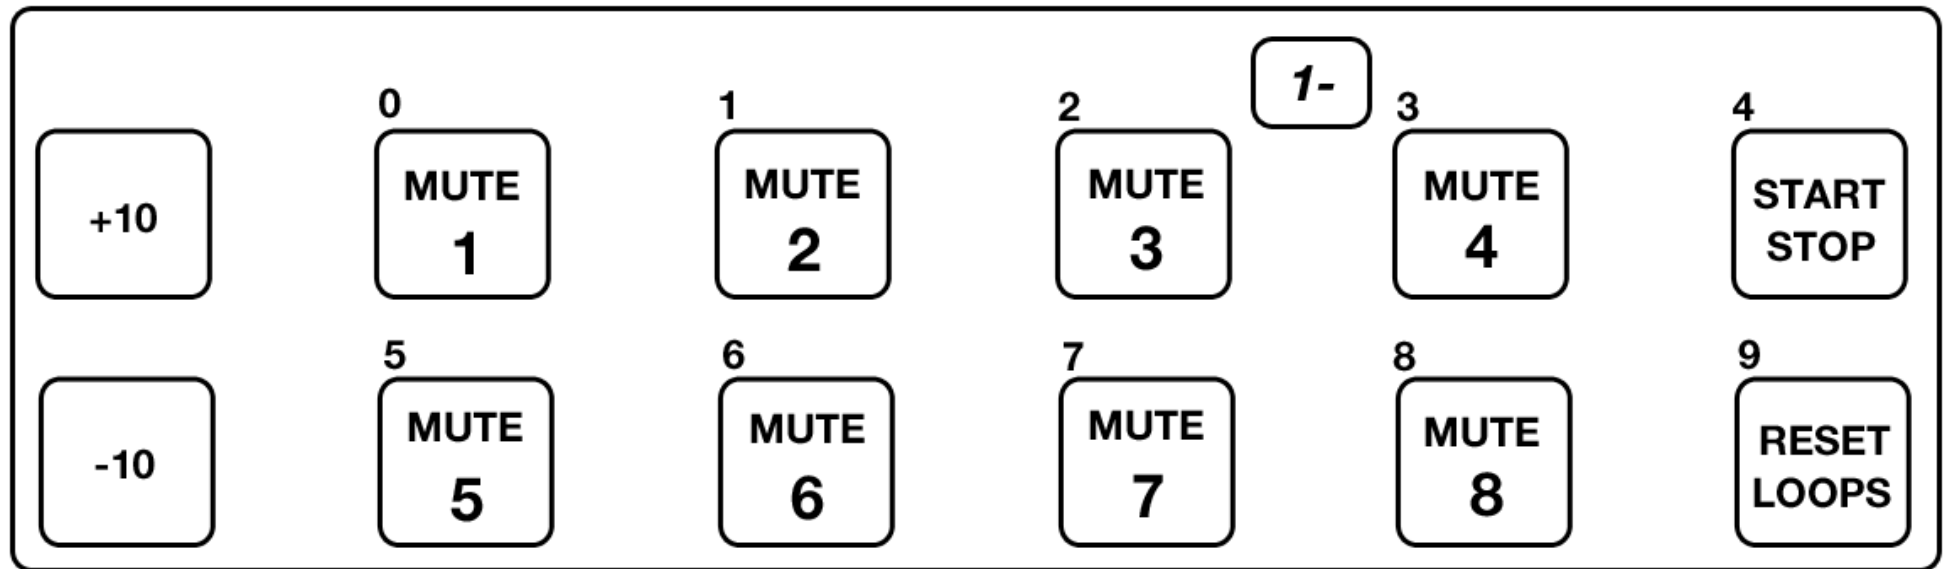

*Repetito – example of pedalboard configuration to use with RFX Midibuddy MP128*

*Repetito – example of pedalboard configuration to use with RFX Midibuddy MP128*