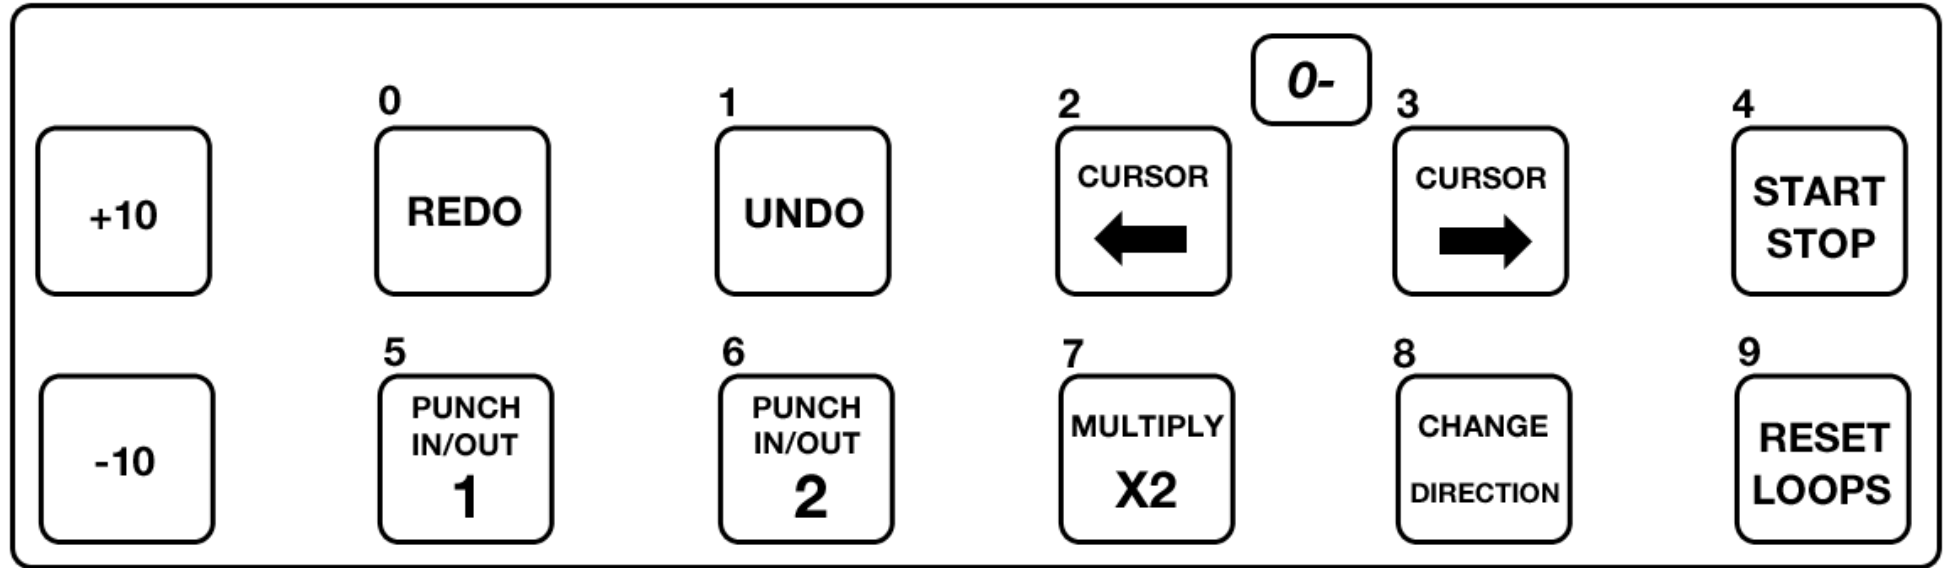

*Repetito – example of pedalboard configuration to use with RFX Midibuddy MP128*

*Repetito – example of pedalboard configuration to use with RFX Midibuddy MP128*